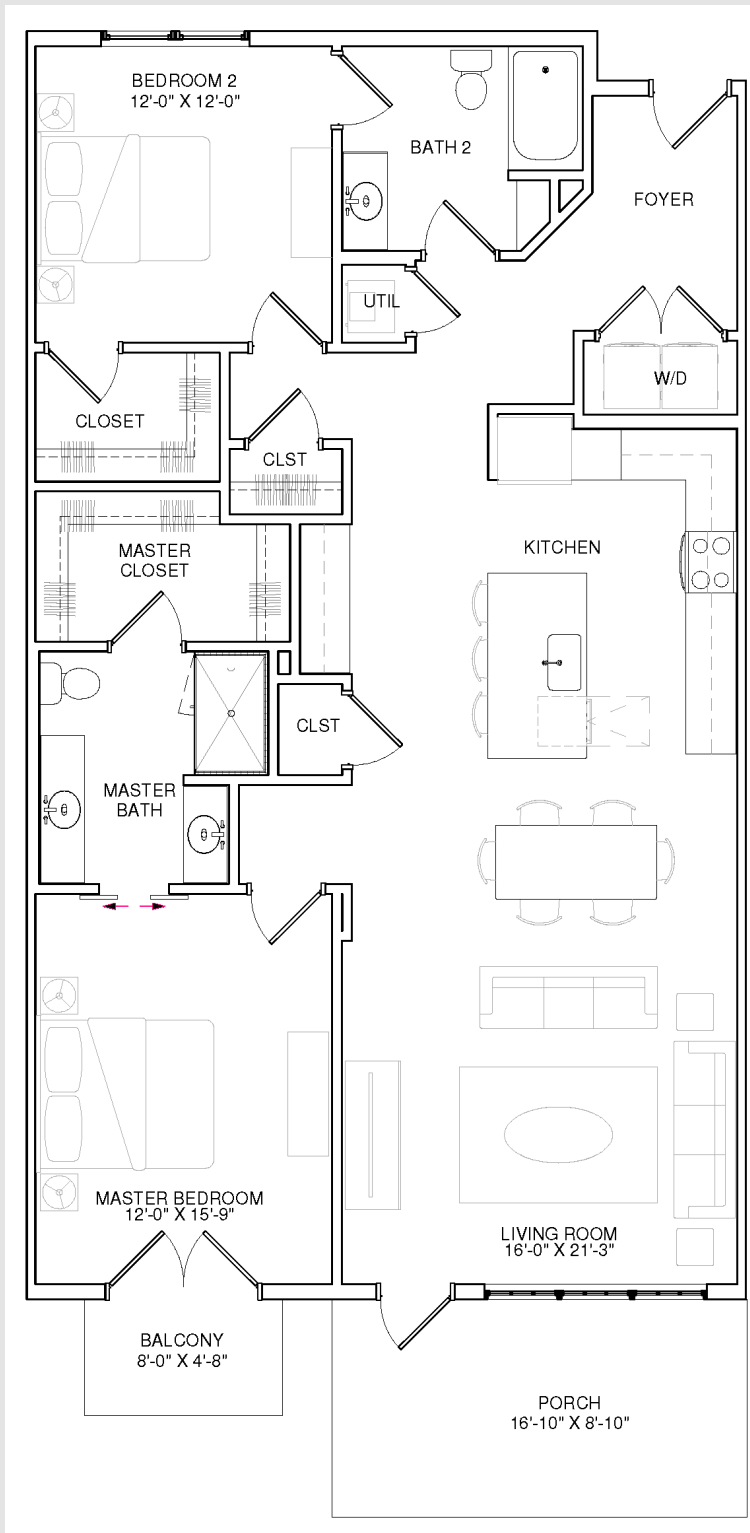

HOLLY BUILDING

FLOOR PLAN 2A

UNIT #

1407, 1307, 1207, 1107, 1402, 1302, 1202, 1102

2 BEDROOM

2 BATH

1,388 CONDITIONED SQ. FT.

Oral representations cannot be relied upon as correctly stating representations of the developer. For correct representations, make reference to this brochure and to the documents required by section 718.503, florida statutes, to be furnished by a developer to a buyer or lessee. For site plans: this plan is intended and provided for marketing purposes only, in order to reflect proposed locations of prospective buildings, features and occupants. All information shown is subject to continued revision. No representation is made that actual site conditions are accurately reflected. All dimensions shown are approximations and will require field verification. (16) unit finishes: flooring/ appliances/ countertops/ cabinets/ bathroom finishes/ lighting/ fans/ colors/ etc. (16) upgrade packages